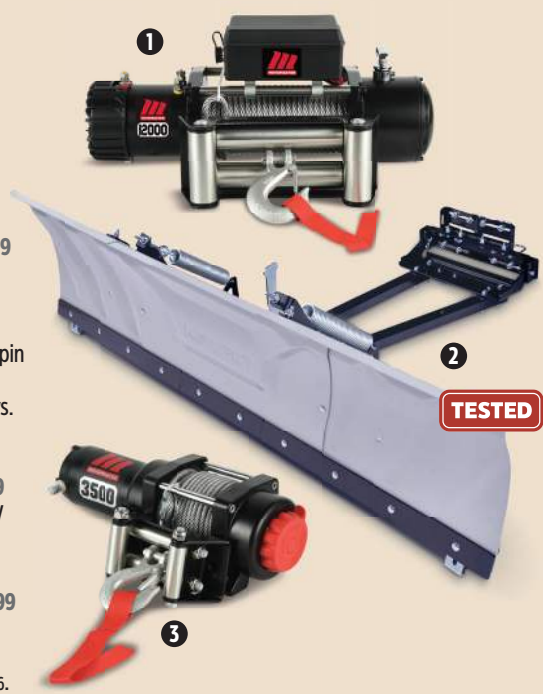

TESTED

BAUER

SAVE 20%
159⁹⁹
Reg 199.99
6.67/24 mo**

Supreme Pro
Hockey Skates.
Selected sizes.
183-0159X.