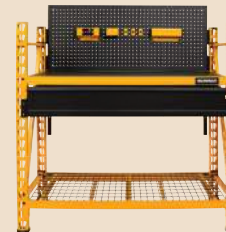

DEWALT

SAVE UP TO
15%

Sale 49.99-159.99 Reg 59.99-179.99 Selected Tool Bags, Pouch, Totes and Backpack. 58-2569X.